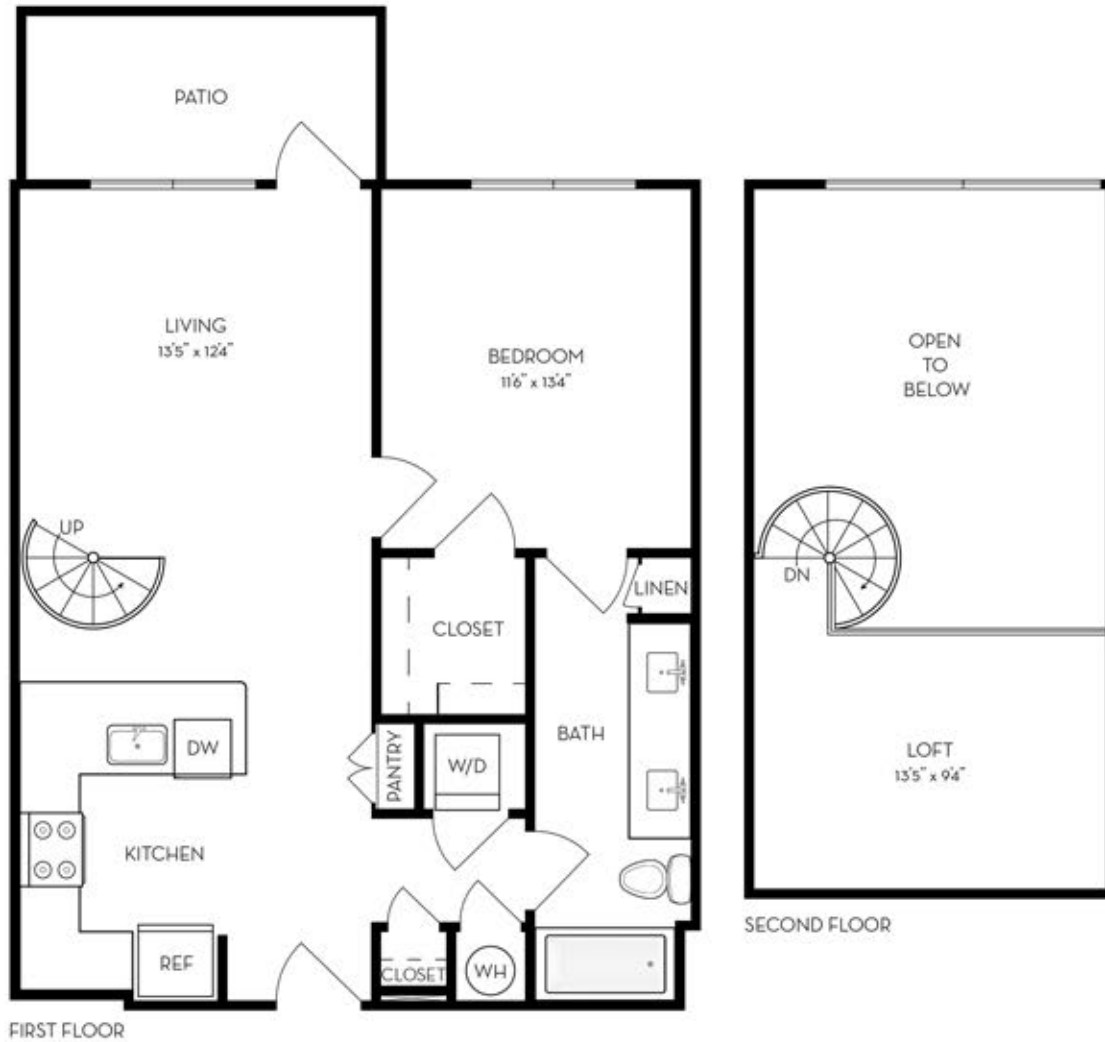

A5 Urban Lofts

1 Bedroom | 1 Bath
875 sq. ft.*

Floorplans are artist's rendering. All dimensions are approximate. Actual product and specifications may vary in dimension or detail. Not all features are available in every apartment. Prices and availability are subject to change. Please see a representative for details.