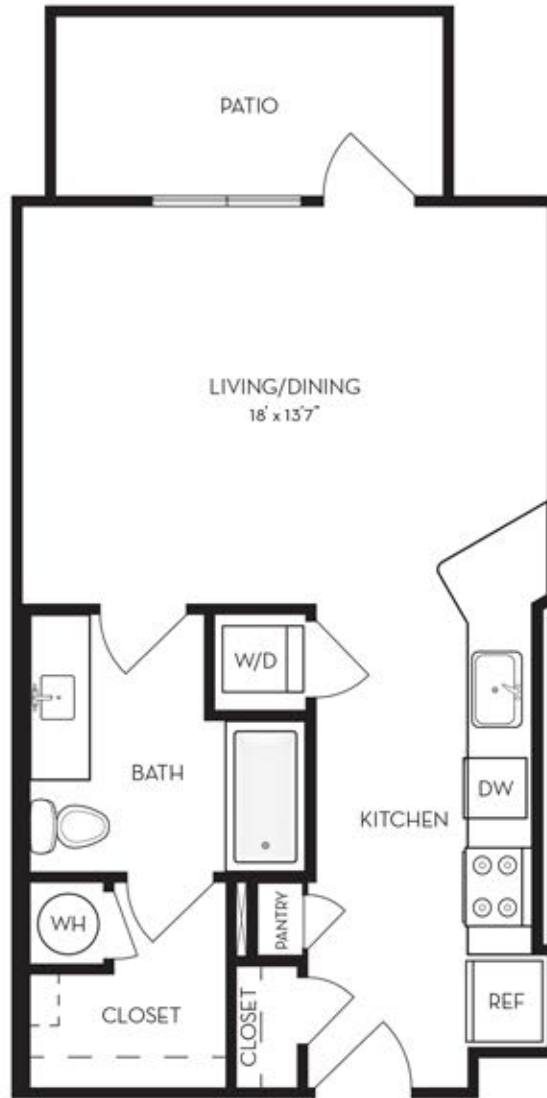

S1

Studio | 1 Bath
540 sq. ft.*

Floorplans are artist's rendering. All dimensions are approximate. Actual product and specifications may vary in dimension or detail. Not all features are available in every apartment. Prices and availability are subject to change. Please see a representative for details.